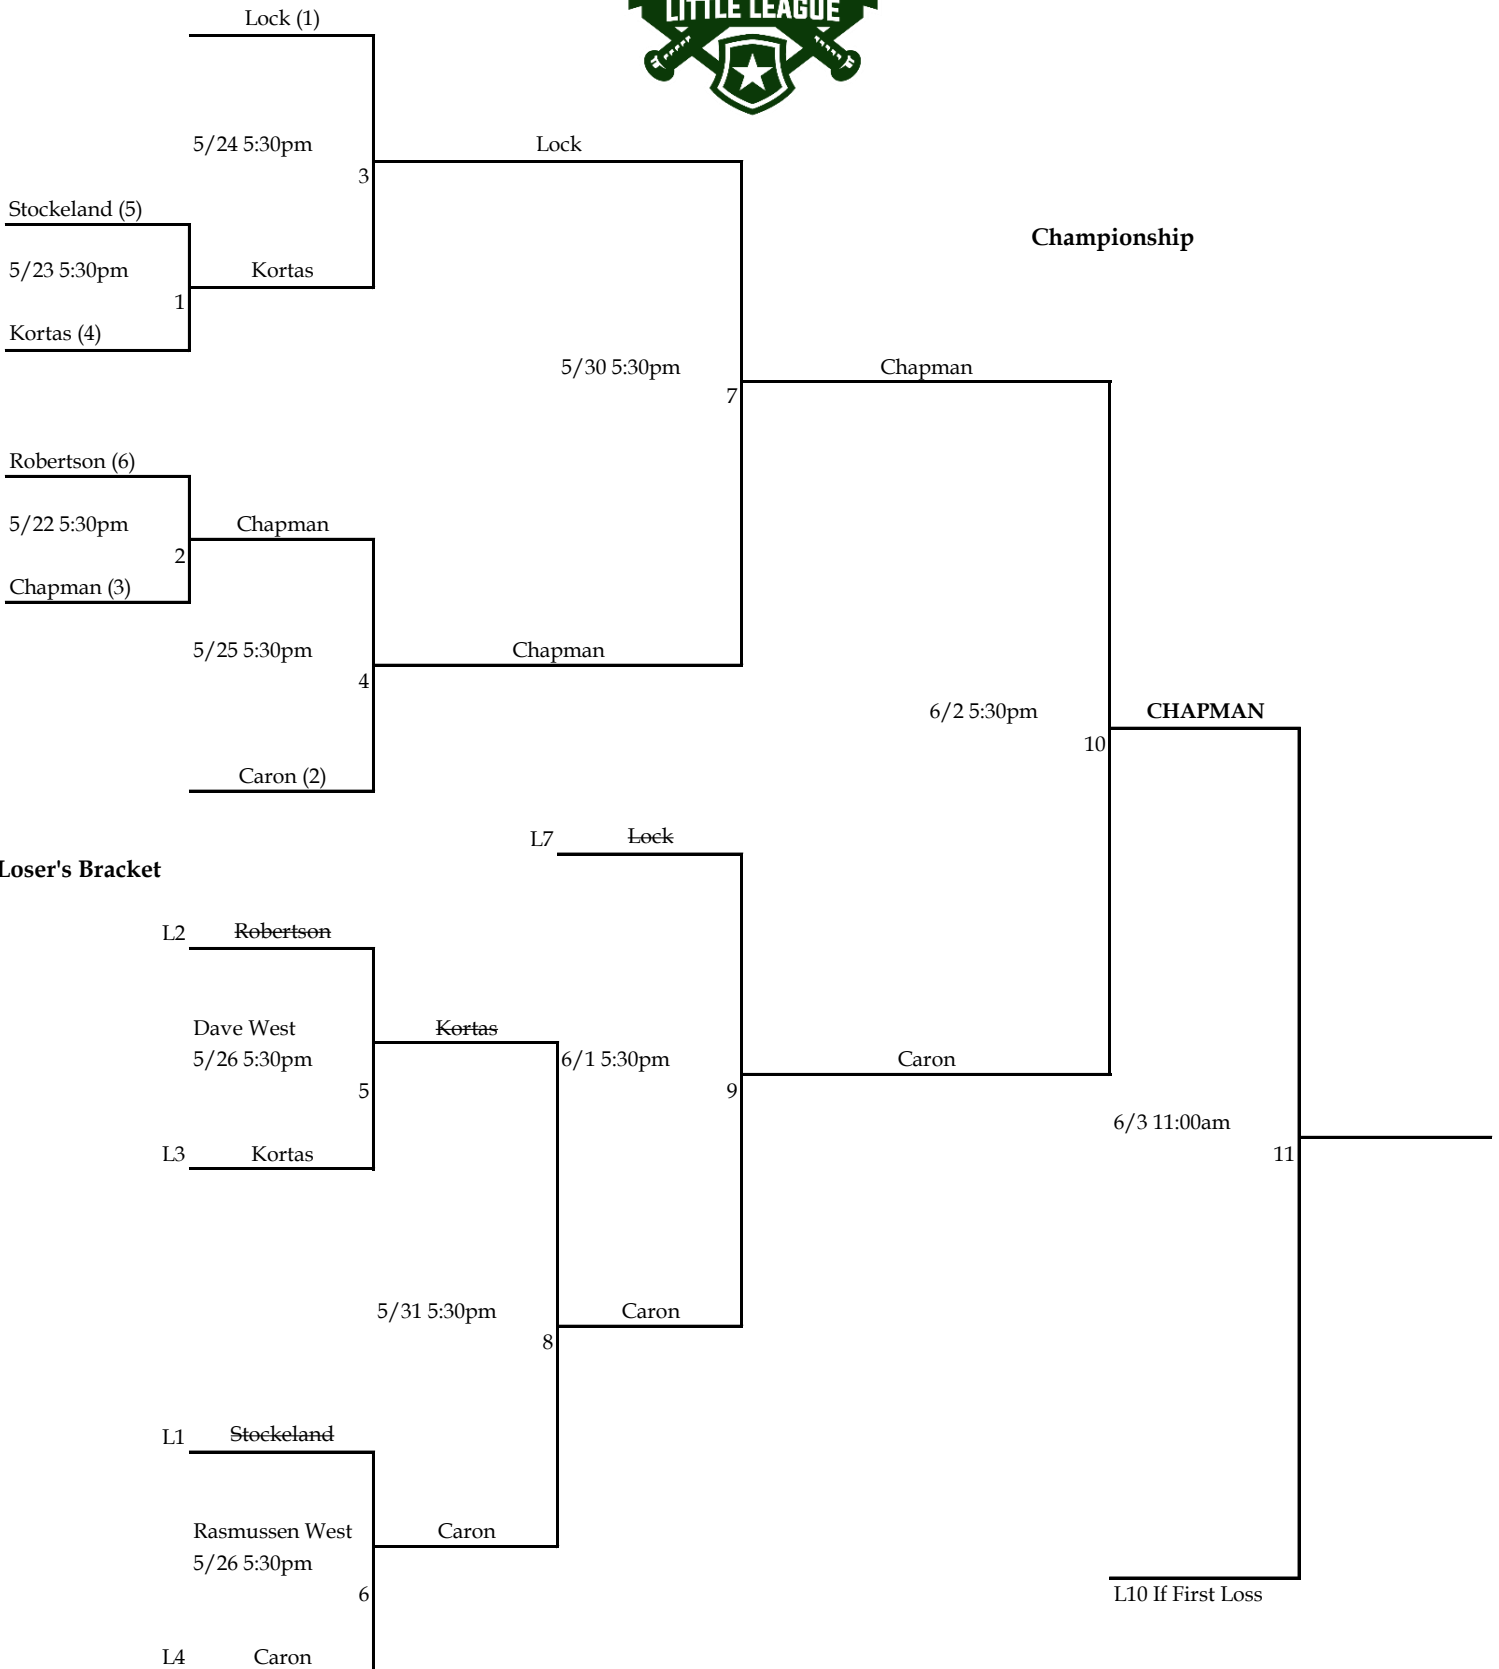

# 2023 PLL End of Season Tournament - Majors Division

## Winner's Bracket

**ALL GAMES PLAYED AT DAVE WEST UNLESS NOTED OTHERWISE**

All rounds, except Championship = higher seed is home team

Championship = higher seed is home team G1, winner is home team for G2 (if necessary)